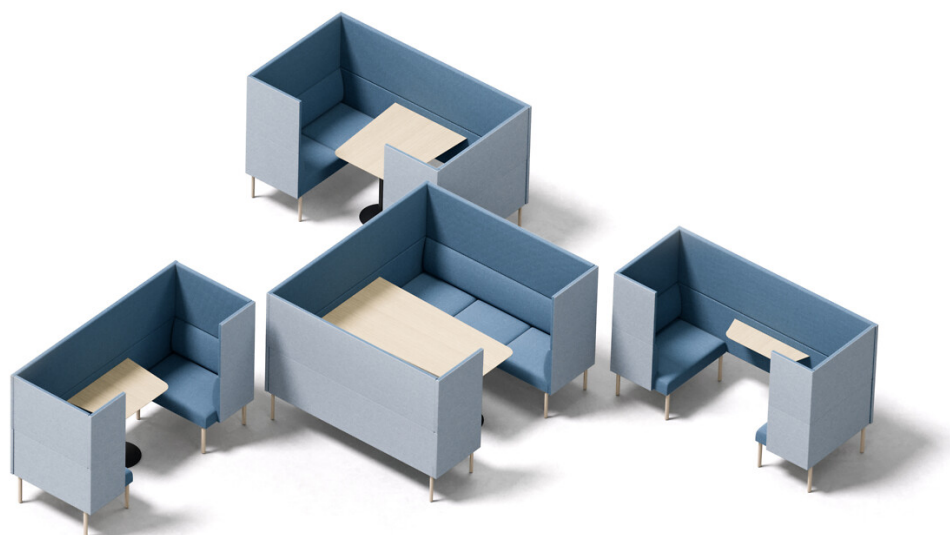

Noora Meet & Work

Meeting module for 2-6 persons

Design — Antti Kotilainen

Noora meeting module with an upright and light look is suitable for lobby and meeting areas. Its various options allow numerous configurations, and as a high-walled sofa, the sofa creates a comfortable and sheltered meeting space for 2-6 persons.

PRODUCT CODE NUMBER:

442L = two easy chairs with low screens

442H = two easy chairs with high screens

444L = two two-seater sofas with low screens

444H = two two-seater sofas with high screens

446L = two three-seater sofas with low screens

446H = two three-seater sofas with high screens

T25 = table 25x82 cm

T55 = table 55x82 cm

T96 = table 96x82 cm

T158 = table 158x82 cm

S = entrance screens

N = narrow entrance screens

ACCESSORIES:

- Charging points and connectors in the table top (Outlet, charging USB A+C, HDMI or RJ45)

- Charging points (2 pcs) under the table

- Monitor bracket

- **330PM** = decorative cushion 40x40 cm

- **330PL** = decorative cushion 48x48