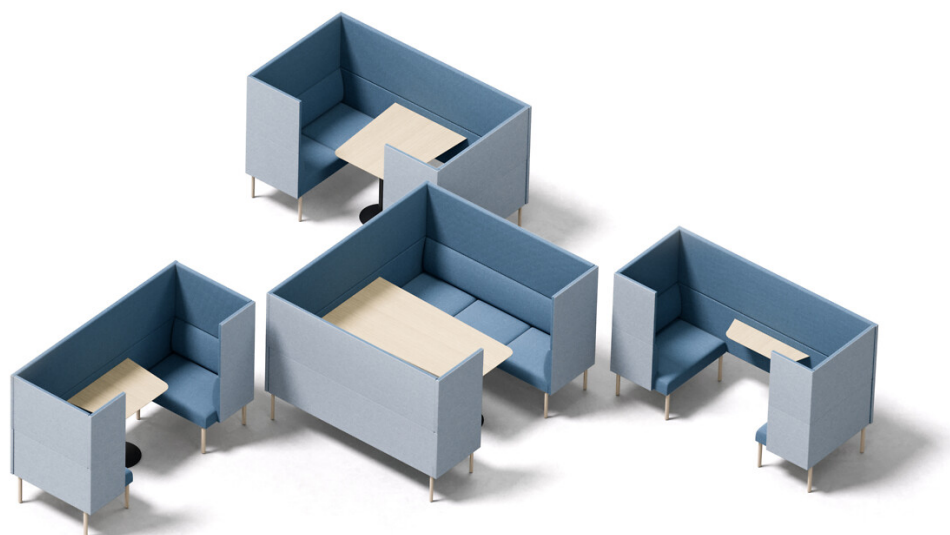

Noora Meet & Work

Meeting module for 2-6 persons

Design — Antti Kotilainen

Noora meeting module with an upright and light look is suitable for lobby and meeting areas. Its various options allow numerous configurations, and as a high-walled sofa, the sofa creates a comfortable and sheltered meeting space for 2-6 persons.

PRODUCT CODE NUMBER:

442L = two easy chairs with low screens

442H = two easy chairs with high screens

444L = two two-seater sofas with low screens

444H = two two-seater sofas with high screens

446L = two three-seater sofas with low screens

446H = two three-seater sofas with high screens

T25 = table 25x82 cm

T55 = table 55x82 cm

T96 = table 96x82 cm

T158 = table 158x82 cm

S = entrance screens

N = narrow entrance screens

ACCESSORIES:

- **331PL** = decorative cushion 50x50 cm

Dimensional drawing: